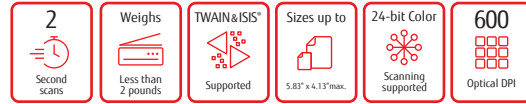

High-Speed ID Flatbed Scanner fi-65F Document Scanner